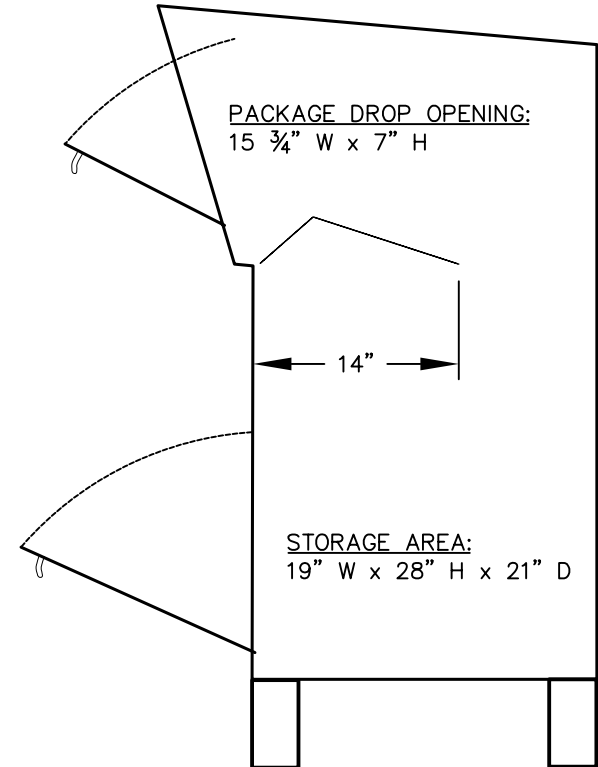

4975 – COURIER BOX

BASE BOLT PATTERN

SIDE VIEW

**MODEL #4975
COURIER BOX**

AVAILABLE COLORS:
GRAY, WHITE, BLUE, PRIMER

DRAWN: 8/2020

Established in 1936, Salsbury Industries is the industry leader in manufacturing and distributing quality mailboxes.