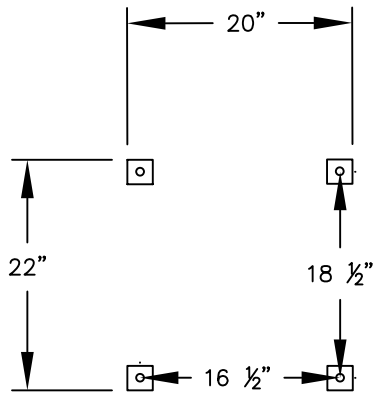

4975 – COURIER BOX

BASE BOLT PATTERN

SIDE VIEW

**MODEL #4975
COURIER BOX**

AVAILABLE COLORS:
GRAY, WHITE, BLUE, PRIMER

DRAWN: 8/2020

Established in 1936, Salsbury Industries is the industry leader in manufacturing and distributing quality mailboxes.